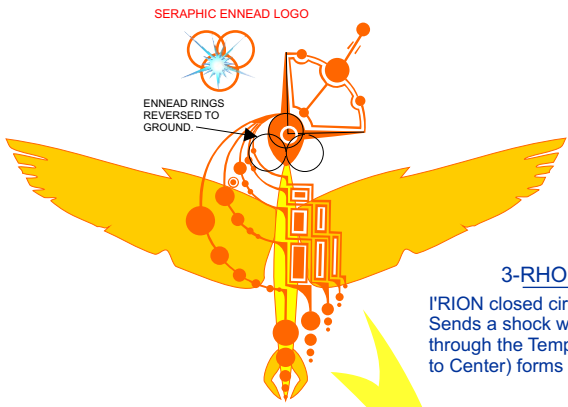

SOLOMAE TEMPLE PLAN (WITH POOLS)

TEMPLE (MODELS 7-ARK SYSTEM)

3-RHOMBIC PARHELION

'RION closed circuit of the O'RION stellar matrix. Sends a shock wave or "global terrain field" sweeping through the Temple. The eastern matrix (stairs and porch to Center) forms an upward spiral from these geometries.

ENNEAD WINGED STAFF LINKS WITH THE HABARRAZA ("HAB-BRA-AZA") TEMPLE GOVERNING THE POOLS. THIS STAFF HOLDS THE HUR'ATON AXIATONAL AND "ARK OF ALL ARKS" SYSTEM. THE SAPPHIRE HOLDS NEW-RACE CODES.

4-PILLAR, DOUBLE PENTA DODECAHEDRON RHOMBIC ENEACONTAHEDRON GATES; OR "ICA-KEY", FREQUENCY 1.555.505. IN THE TABLE OF ENOCH.

3 UNIFIED "REFLECTING" TELEPLANE POOLS SIZED TO CORRESPOND WITH THE TEMPLE RINGS.

(WALKWAYS AROUND THE POOLS... ALL ONE BODY OF WATER.)

THE HABARRAZA STAR-TEMPLE USES THE RHOMBIC GATES TO CYCLE WITH THE TEMPLE HOLY OF HOLIES IN THE MANNALI FORMAT.

THE 'RION PARHELION CENTER CODES MAZURIEL, KORBOLA, GOLDEN CITY, THE URMAGA, AND THE RUTA/TELOS.AARKHARA.