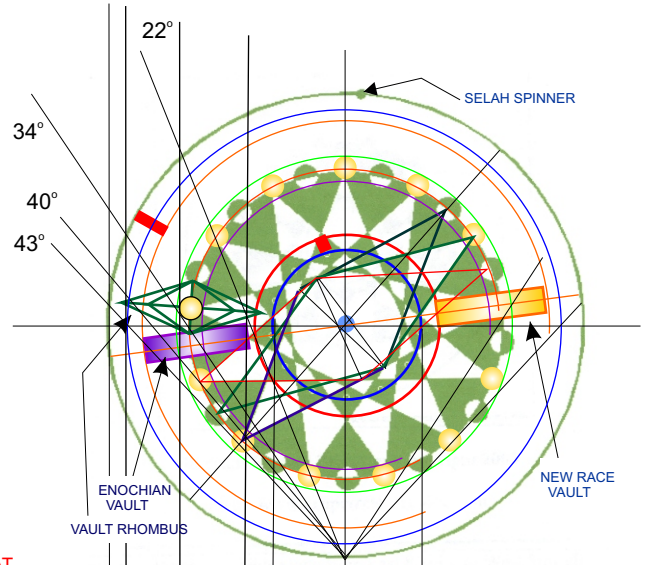

SOLOMAE TEMPLE PLAN (WITH POOLS)

TEMPLE (MODELS 7-ARK SYSTEM)

3-RHOMBIC PARHELION

'RION closed circuit of the O'RION stellar matrix. Sends a shock wave or "global terrain field" sweeping through the Temple. The eastern matrix (stairs and porch to Center) forms an upward spiral from these geometries.

ENNEAD WINGED STAFF LINKS WITH THE HABARRAZA ("HAB-BRA-AZA") TEMPLE GOVERNING THE POOLS. THIS STAFF HOLDS THE HUR'ATON AXIATONAL AND "ARK OF ALL ARKS" SYSTEM. THE SAPPHIRE HOLDS NEW-RACE CODES.

4-PILLAR, DOUBLE PENTA DODECAHEDRON RHOMBIC ENEACONTAHEDRON GATES; OR "ICA-KEY", FREQUENCY 1.555.505. IN THE TABLE OF ENOCH.

3 UNIFIED "REFLECTING" TELEPLANE POOLS SIZED TO CORRESPOND WITH THE TEMPLE RINGS.

(WALKWAYS AROUND THE POOLS... ALL ONE BODY OF WATER.)

THE HABARRAZA STAR-TEMPLE USES THE RHOMBIC GATES TO CYCLE WITH THE TEMPLE HOLY OF HOLIES IN THE MANNALI FORMAT.