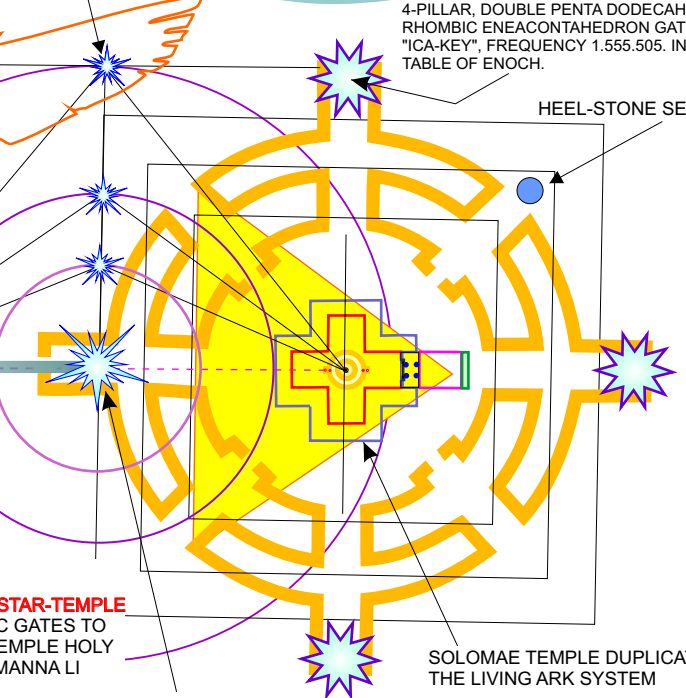

SOLOMAE TEMPLE PLAN (WITH POOLS)

TEMPLE (MODELS 7-ARK SYSTEM)

3-RHOMBIC PARHELION

'RION closed circuit of the O'RION stellar matrix. Sends a shock wave or "global terrain field" sweeping through the Temple. The eastern matrix (stairs and porch to Center) forms an upward spiral from these geometries.

ENNEAD WINGED STAFF LINKS WITH THE HABARRAZA ("HAB-BRA-AZA") TEMPLE GOVERNING THE POOLS. THIS STAFF HOLDS THE HUR'ATON AXIATONAL AND "ARK OF ALL ARKS" SYSTEM. THE SAPPHIRE HOLDS NEW-RACE CODES.

4-PILLAR, DOUBLE PENTA DODECAHEDRON RHOMBIC ENEACONTAHEDRON GATES; OR "ICA-KEY", FREQUENCY 1.555.505. IN THE TABLE OF ENOCH.

3 UNIFIED "REFLECTING" TELEPLANE POOLS SIZED TO CORRESPOND WITH THE TEMPLE RINGS.

(WALKWAYS AROUND THE POOLS... ALL ONE BODY OF WATER.)

THE HABARRAZA STAR-TEMPLE USES THE RHOMBIC GATES TO CYCLE WITH THE TEMPLE HOLY OF HOLIES IN THE MANNALI FORMAT.