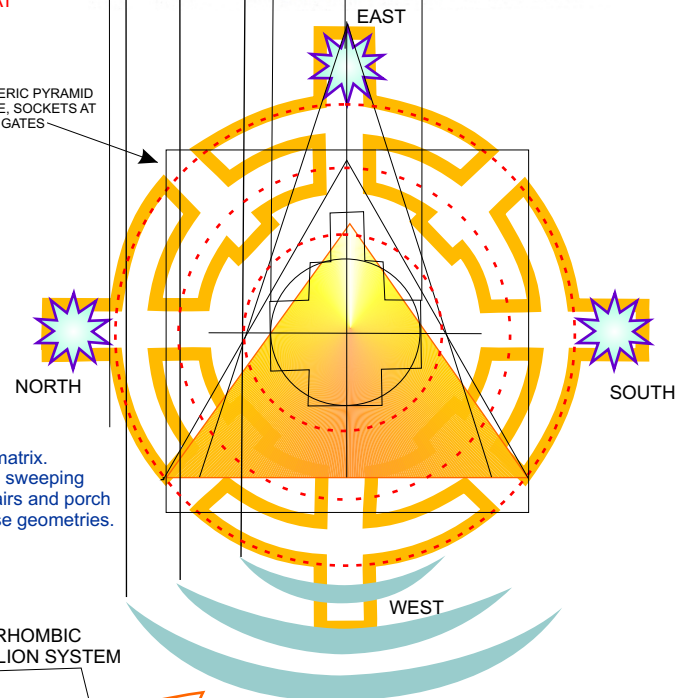

SOLOMAE TEMPLE PLAN (WITH POOLS)

TEMPLE (MODELS 7-ARK SYSTEM)

3-RHOMBIC PARHELION

'RION closed circuit of the O'RION stellar matrix. Sends a shock wave or "global terrain field" sweeping through the Temple. The eastern matrix (stairs and porch to Center) forms an upward spiral from these geometries.

ENNEAD WINGED STAFF LINKS WITH THE HABARRAZA ("HAB-BRA-AZA") TEMPLE GOVERNING THE POOLS. THIS STAFF HOLDS THE HUR'ATON AXIATONAL AND "ARK OF ALL ARKS" SYSTEM. THE SAPPHIRE HOLDS NEW-RACE CODES.

4-PILLAR, DOUBLE PENTA DODECAHEDRON RHOMBIC ENEACONTAHEDRON GATES; OR "ICA-KEY", FREQUENCY 1.555.505. IN THE TABLE OF ENOCH.

3 UNIFIED "REFLECTING" TELEPLANE POOLS SIZED TO CORRESPOND WITH THE TEMPLE RINGS.

(WALKWAYS AROUND THE POOLS... ALL ONE BODY OF WATER.)

THE HABARRAZA STAR-TEMPLE USES THE RHOMBIC GATES TO CYCLE WITH THE TEMPLE HOLY OF HOLIES IN THE MANNALI FORMAT.