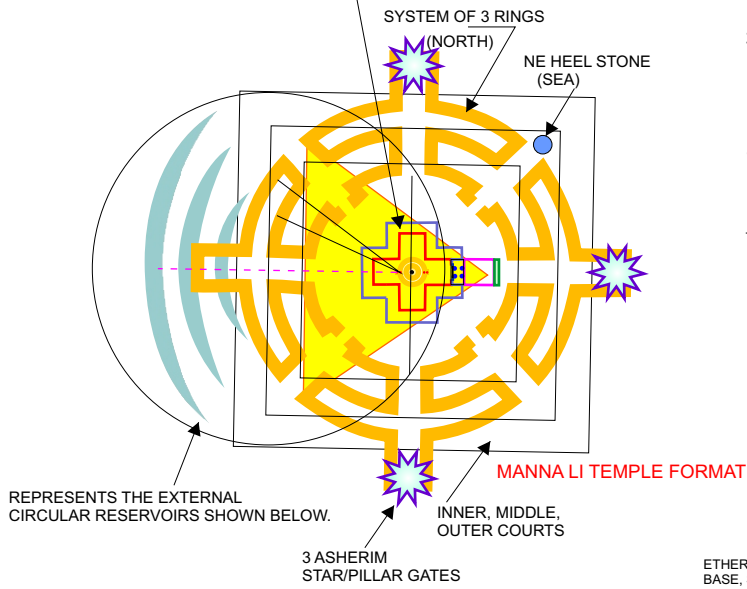

SOLOMAE TEMPLE PLAN (WITH POOLS)

TEMPLE (MODELS 7-ARK SYSTEM)

3-RHOMBIC PARHELION

'RION closed circuit of the O'RION stellar matrix. Sends a shock wave or "global terrain field" sweeping through the Temple. The eastern matrix (stairs and porch to Center) forms an upward spiral from these geometries.

ENNEAD WINGED STAFF LINKS WITH THE HABARRAZA ("HAB-BRA-AZA") TEMPLE GOVERNING THE POOLS. THIS STAFF HOLDS THE HUR'ATON AXIATONAL AND "ARK OF ALL ARKS" SYSTEM. THE SAPPHIRE HOLDS NEW-RACE CODES.

4-PILLAR, DOUBLE PENTA DODECAHEDRON RHOMBIC ENEACONTAHEDRON GATES; OR "ICA-KEY", FREQUENCY 1.555.505. IN THE TABLE OF ENOCH.

3 UNIFIED "REFLECTING" TELEPLANE POOLS SIZED TO CORRESPOND WITH THE TEMPLE RINGS.

(WALKWAYS AROUND THE POOLS... ALL ONE BODY OF WATER.)

THE HABARRAZA STAR-TEMPLE USES THE RHOMBIC GATES TO CYCLE WITH THE TEMPLE HOLY OF HOLIES IN THE MANNALI FORMAT.