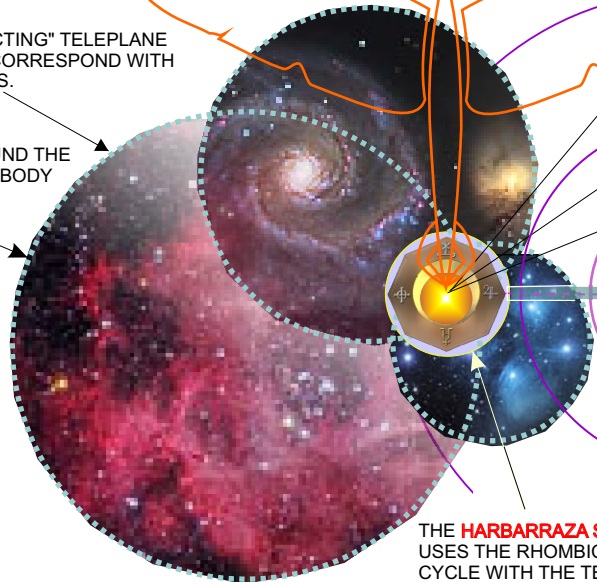

SOLOMAE TEMPLE PLAN (WITH POOLS)

TEMPLE (MODELS 7-ARK SYSTEM)

3-RHOMBIC PARHELION

'RION closed circuit of the O'RION stellar matrix. Sends a shock wave or "global terrain field" sweeping through the Temple. The eastern matrix (stairs and porch to Center) forms an upward spiral from these geometries.

ENNEAD WINGED STAFF LINKS WITH THE HABARRAZA ("HAB-BRA-AZA") TEMPLE GOVERNING THE POOLS. THIS STAFF HOLDS THE HUR'ATON AXIATONAL AND "ARK OF ALL ARKS" SYSTEM. THE SAPPHIRE HOLDS NEW-RACE CODES.

4-PILLAR, DOUBLE PENTA DODECAHEDRON RHOMBIC ENEACONTAHEDRON GATES; OR "ICA-KEY", FREQUENCY 1.555.505. IN THE TABLE OF ENOCH.

3 UNIFIED "REFLECTING" TELEPLANE POOLS SIZED TO CORRESPOND WITH THE TEMPLE RINGS.

(WALKWAYS AROUND THE POOLS... ALL ONE BODY OF WATER.)

THE HABARRAZA STAR-TEMPLE USES THE RHOMBIC GATES TO CYCLE WITH THE TEMPLE HOLY OF HOLIES IN THE MANNALI FORMAT.