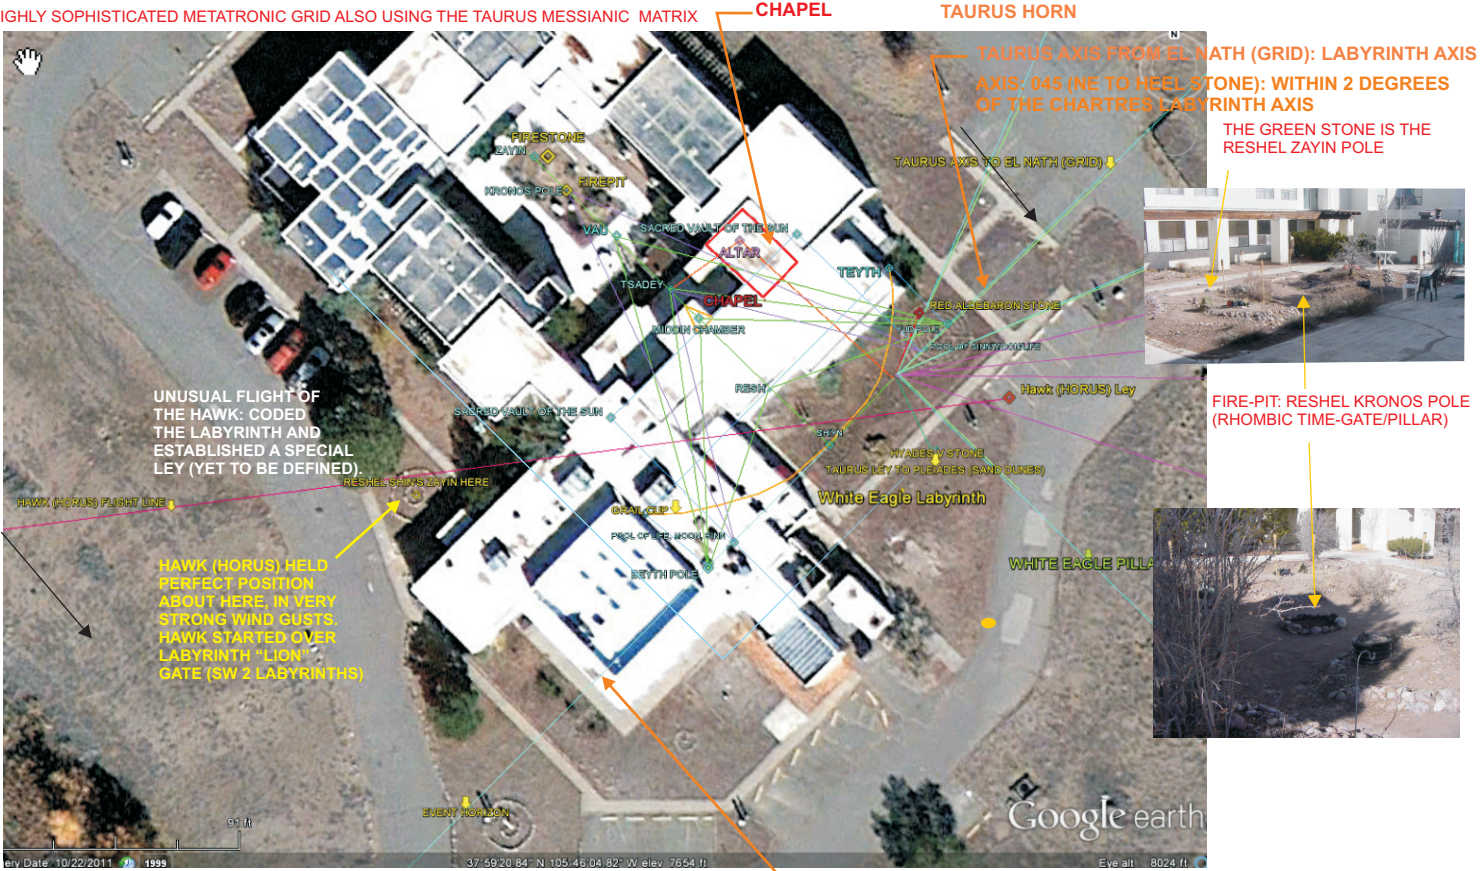

WHITE EAGLE INN, CRESTONE: RESHEL GRID

A HIGHLY SOPHISTICATED METATRONIC GRID ALSO USING THE TAURUS MESSIANIC MATRIX

THIS SYSTEM FORMS A PILLAR/GATE USING THE RESHEL METATRONIC STATE OF BEING AND SUPPORTING ENERGETIC MATRICES. THE WHITE EAGLE CREATES A MAIN GATEWAY INTO THE IMMEDIATE AREA BUT ALSO INTO A VASTLY EXPANDED ENTRANCE OF A WORLD-STATE TEMPLE.

THIS SIGNIFICANT UPGRADE IS THE RESULT OF THE INSTALLATION OF A 3-LABYRINTH MATRIX, CREATING A COMPLEX GATE AND PILLAR METATRONIC SYSTEM PHASED INTO ASCENSION.

FORMATION AND UPGRADE OF THE "WHITE EAGLE" HAS NOTABLY INCREASED THE SITE AS A PRIMARY GATE AND HAS ALSO JOINED WITH THE CHARTRES AND ZIGGURAT MATRIX TO CREATE THE WHOLE CRESTONE AREA INTO A WORLD-CLASS TEMPLE "PORCH" OR GATEWAY.