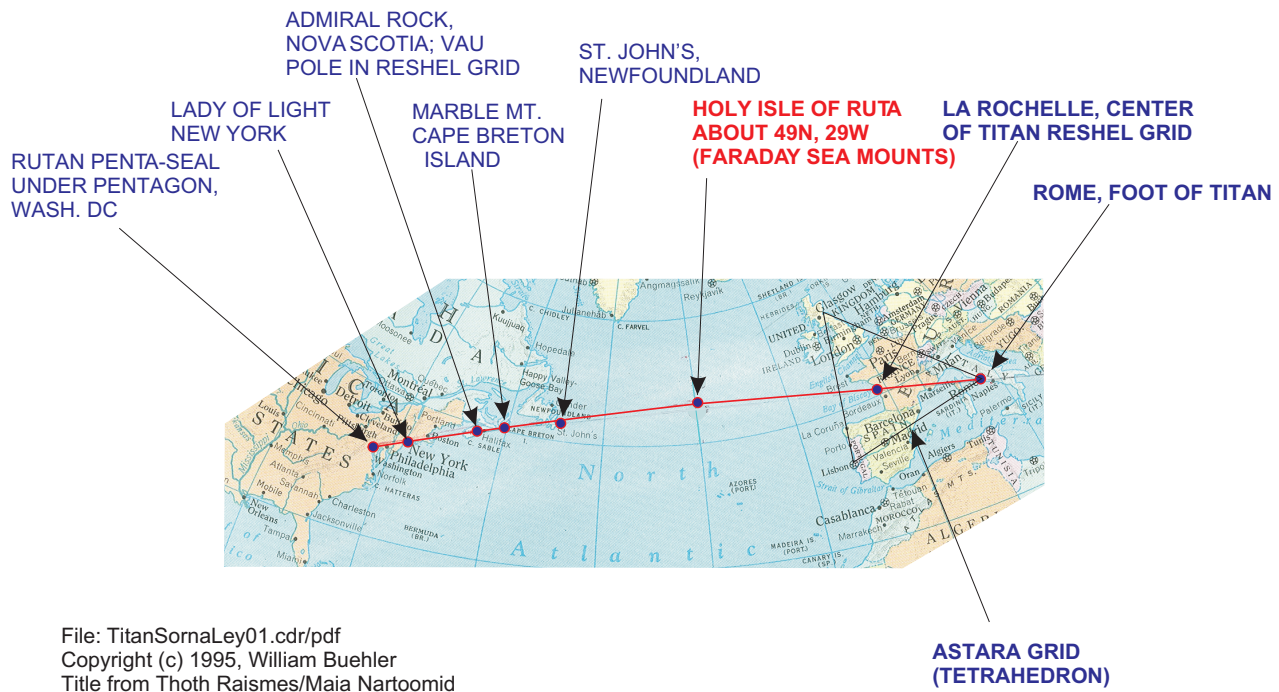

## SORNA LEY; MAIN AXIS OF THE TITAN-OCEANUS GRID

File: TitanSornaLey01.cdr/pdf  
Copyright (c) 1995, William Buehler  
Title from Thoth Raismes/Maia Nartoomid  
map from THE COMPREHENSIVE WORLD ATLAS  
by Rand McNally (a modified polyconic projection)