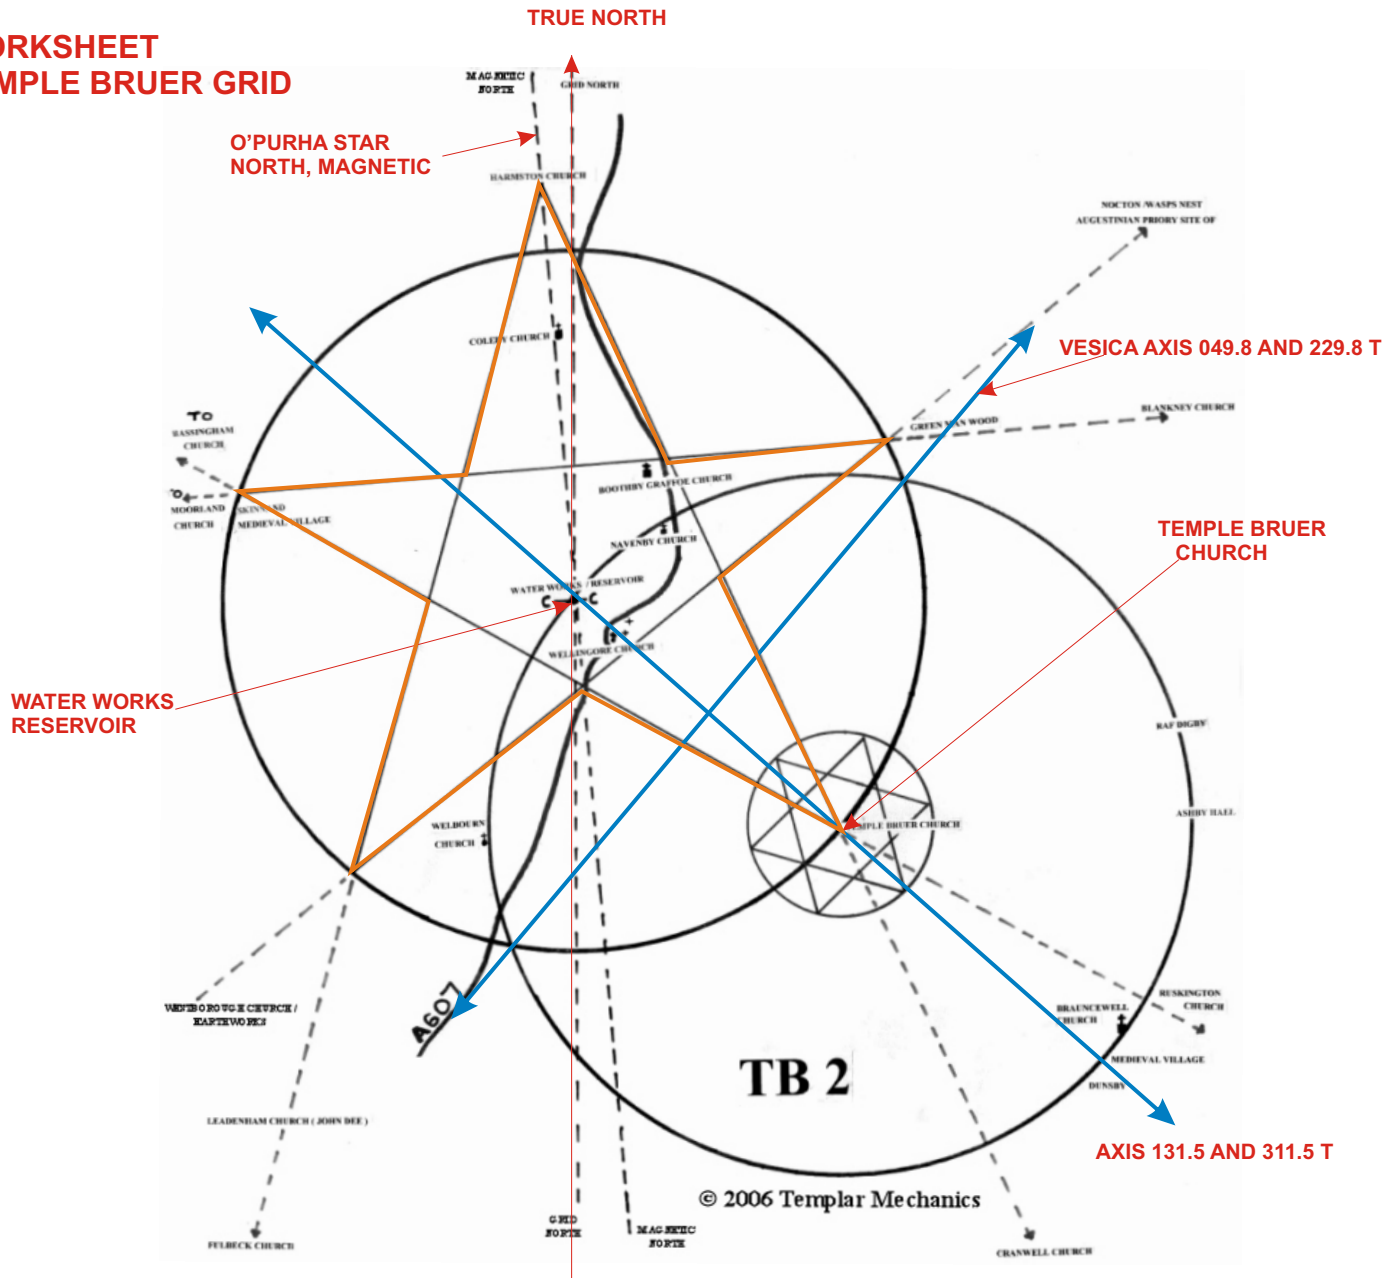

**WORKSHEET
TEMPLE BRUER GRID**

HELIOTROPE WITH CELESTIAL TRACKING "RIDER".