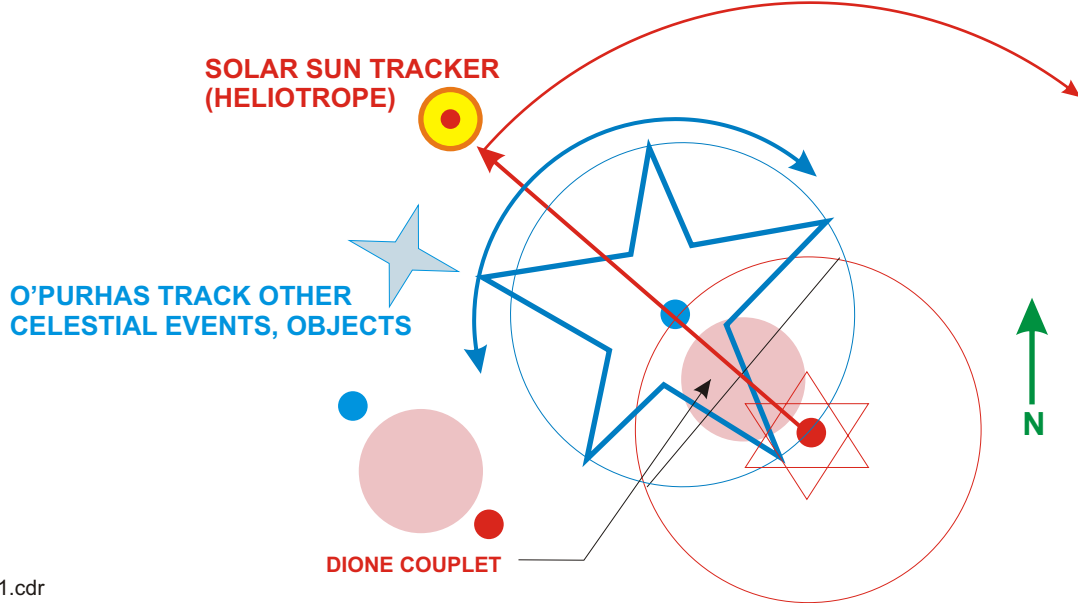

**WORKSHEET
TEMPLE BRUER GRID**

HELIOTROPE WITH CELESTIAL TRACKING "RIDER".