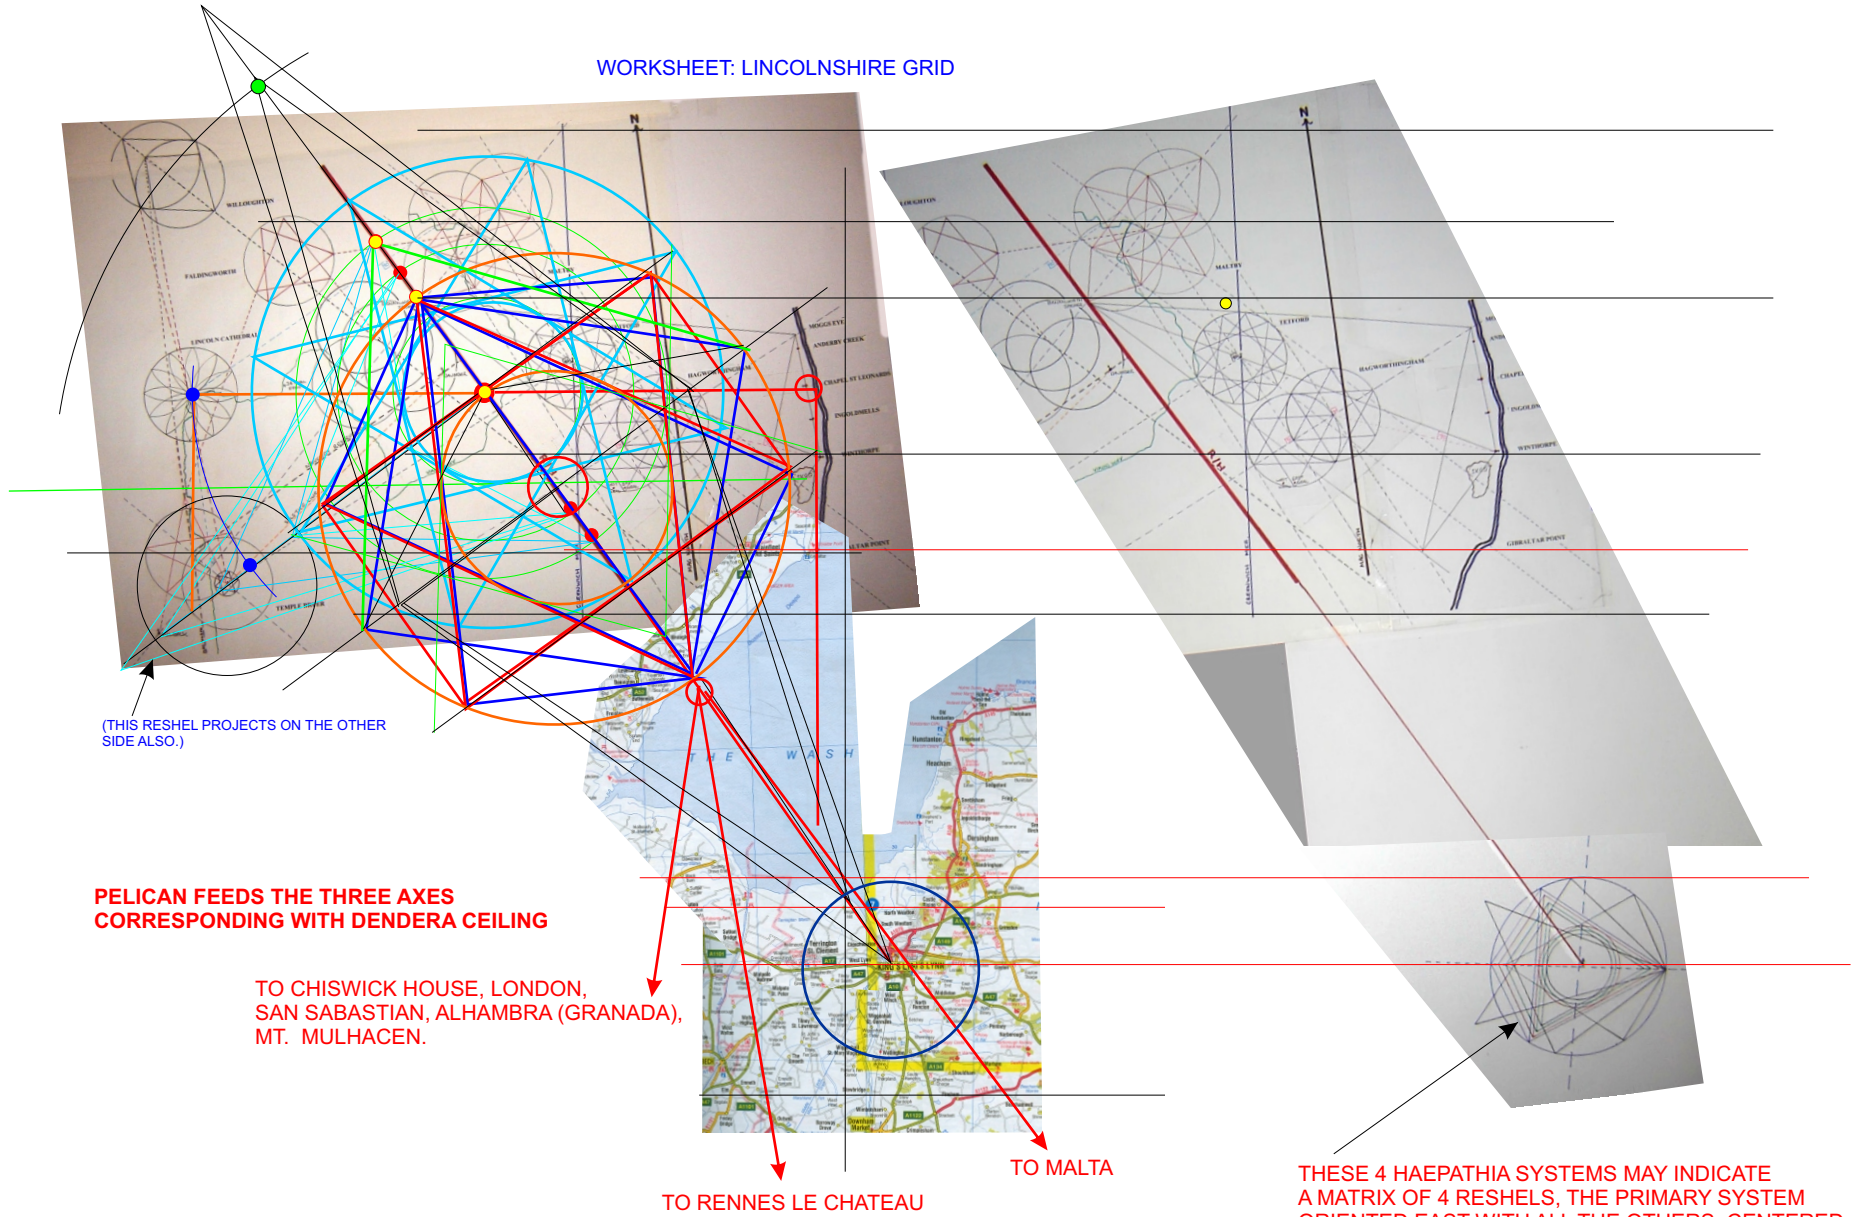

ROUGH WORKSHEET

WORKSHEET: LINCOLNSHIRE GRID

(THIS RESHEL PROJECTS ON THE OTHER SIDE ALSO.)

PELICAN FEEDS THE THREE AXES CORRESPONDING WITH DENDERA CEILING

TO CHISWICK HOUSE, LONDON, SAN SABASTIAN, ALHAMBRA (GRANADA), MT. MULHACEN.

TO RENNES LE CHATEAU

TO MALTA

THESE 4 HAEPATHIA SYSTEMS MAY INDICATE A MATRIX OF 4 RESHELs, THE PRIMARY SYSTEM ORIENTED EAST WITH ALL THE OTHERS. CENTERED ON ST. MARGARET'S CHURCH, KING'S LYNN.