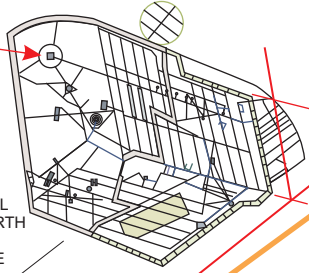

"TUGAL" GRID: "SEED-FLAME" ("TUGAL": ONE OF 7 TEMPLE-CITIES OF KORBOLA)

"URMAGA ARK" CUBE GRID WITH LEY LINKING WORLD-SOUL FOREBRAINS.
(Geographic scale is accurate.)

AL'KU TERRA formation

The AL'KU TERRA formation is the schematic for a working New Earth Ark MERKABAH able to not only travel inter-dimensionally but transport whole star fields from one dimension to another. These both define the orbital patterns of two large universal stellar systems...one contains the milky way and many, many other galaxies, and the other contains another large system that is in a parallel universe. (The inner star-field grid describes) The web of space where the connective points between these two universal fields are given. These are wormholes between the two universes." (ThoHOrRa/Maia Kamala)

I WOULD PLUG THE AL'KU TERRA INTO THE CHAMP-DE-TIR IN THIS POINT

CHAMP DE TIR: "FIELD OF FIRING"
POSSIBLE TO VIEW AS A 3-DIMENSIONAL "INSERT" AS A META-MODULE WHERE THE PARALLEL LINES DEFINE PROGRAMMABLE TELEPLANES.