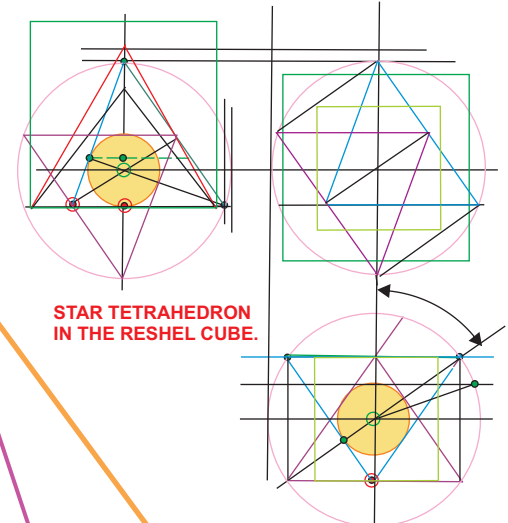

THIS IS THE AXIS OF THE URMAGA RESHEL GRID THAT DOWNLOADS THE MESSIANIC, NEW RACE PROGRAMS FROM ORION, TAURUS, SIRIUS, ETC.

SAN SEBASTIAN AND HENDAYE

BASE LINE TO SANTIAGO DE COMPOSTELA

THIS UNUSUAL CONSTRUCTION (9x5.5 MILES) IS LABELED "CHAMP DE TIR" WHICH IS "FIELD OF FIRING/SHOOTING"; ENERGETICALLY IT IS A MAJOR POLE FOR THE STORING OF ASCENSION INFORMATION, AND FOR ACCESSING STREAMING FROM RELATED STELLAR SYSTEMS. IT "FEEDS" A 2400 MILE LEY CONNECTING PLANETARY FOREBRAINS (EUROPE AND MIDEAST). THIS SUPPLEMENTS TWO OTHER SUCH LEYS, WITH SPECIALIZED GALACTIC PROGRAMS. IT USES THE "URMAGA" CUBE-ARK TO ORGANIZE THE PROGRAMS AND COORDINATE BETWEEN WORLD-SOUL FOREBRAINS.

RENNES LE CHATEAU RESHEL GRID REINSTALLED IN 1992. (HALF OF IT IS SHOWN HERE.) IT IS THE 2ND METATRONIC CHAKRA IN THE WORLD SOUL ASCENSION GRID OF 13 CHAKRAS.

LEY LINE TO THE MIDEAST

TARRAGONA CATHEDRAL LINKS WITH MONTSERRAT BASILICA

PROGRAMMABLE OPEN "LEFT HAND" (CHRIST-RACE PROGRAMS)

225 MILES

THIS LEY EXTENDS TO THE MIDEAST GRIDS (LEFT FOREBRAIN) THROUGH THE AEGEAN (AJNA, BROW CHAKRA) AND CYPRUS NEXUS MATRIX. THIS 3RD FOREBRAIN LEY LINK SUPPLEMENTS THE OTHERS WITH THE HIGH METATRONIC PROGRAMS.

PENTA-STAR LINE TO THE URMAGA GRID ZAYIN POLE IN THURSO FROM THE POOL OF SINN/MOON/LIFE POLE.

STAR TETRAHEDRON IN THE RESHEL CUBE.

AIX-EN-PROVENCE

STES. MARIES DE LE MER, URMAGA POOL OF THE MOON POLE.

CHAPELLE STE. ROSELINE, URMAGA THRESHOLD OF SYTHIA POLE