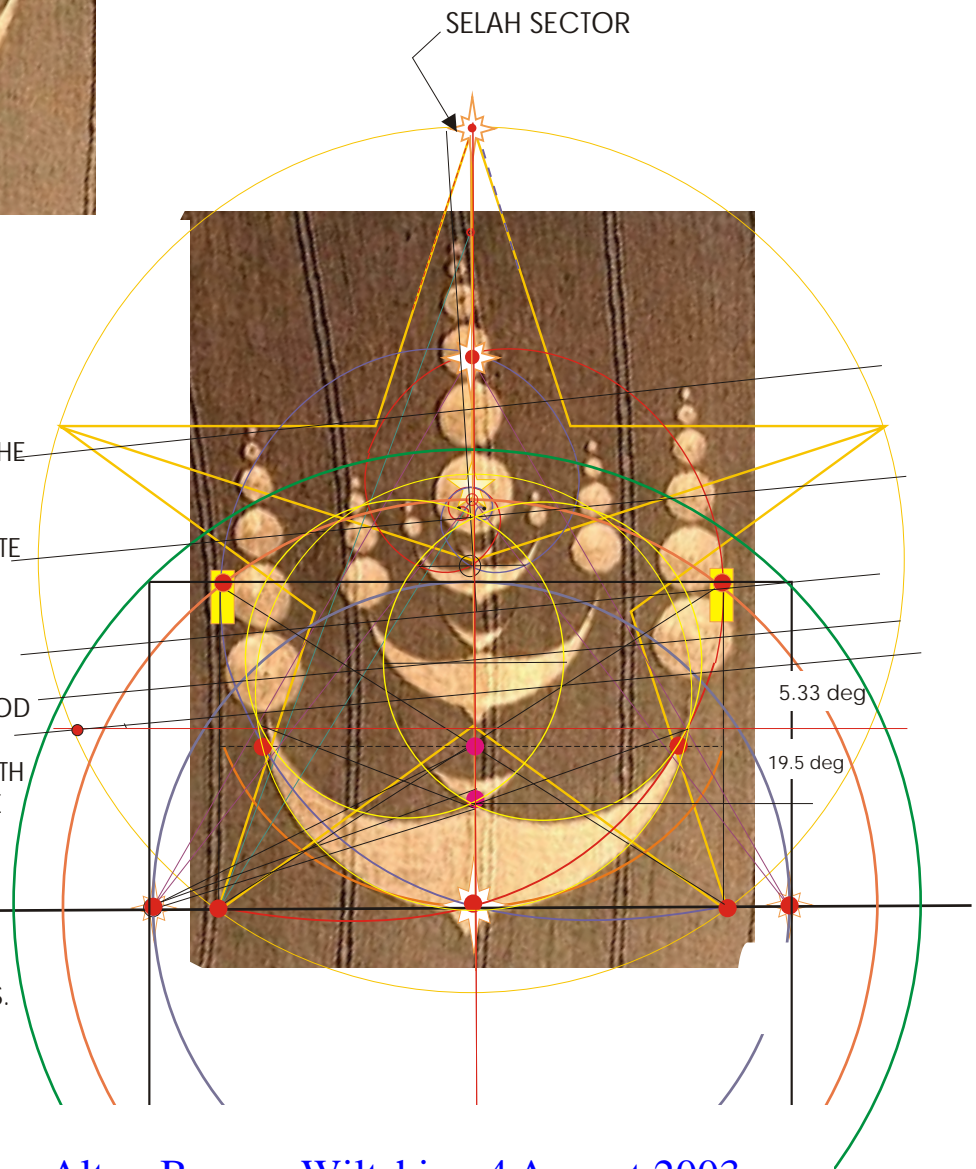

7 SOLID RESHEL CONNECTIONS

THE THREE SOLARIAN "BIRDS", USING THE RESHEL FORMAT, INDICATES:

1. SACRED HEART CORRELATION; NOTE THE VAU POLE CONNECTION.
2. THREE NONLINEAR TIME UNIVERSE UNIFIED.

6-4-2-6-2-4-6 CODE NOT UNDERSTOOD

MAIN CIRCLE PROBABLY MAZURIEL WITH TWO OTHER "MAZURIELS" IN THE THREE UNIVERSE MODEL.

OTHER 30 CENTRAL SUNS MAY BE THE MOST RELEVANT TO FORMING THIS UNITY IN A POLARIZED 12-8-4 GROUP CENTERED BY 6 LAYOOESH PRIMARIES.

[Crop Circle at Walkers Hill, nr Alton Barnes, Wiltshire. 4 August 2003.](#)

RESHEL/TECHAD
3RD BRESTPLATE OF METATRON