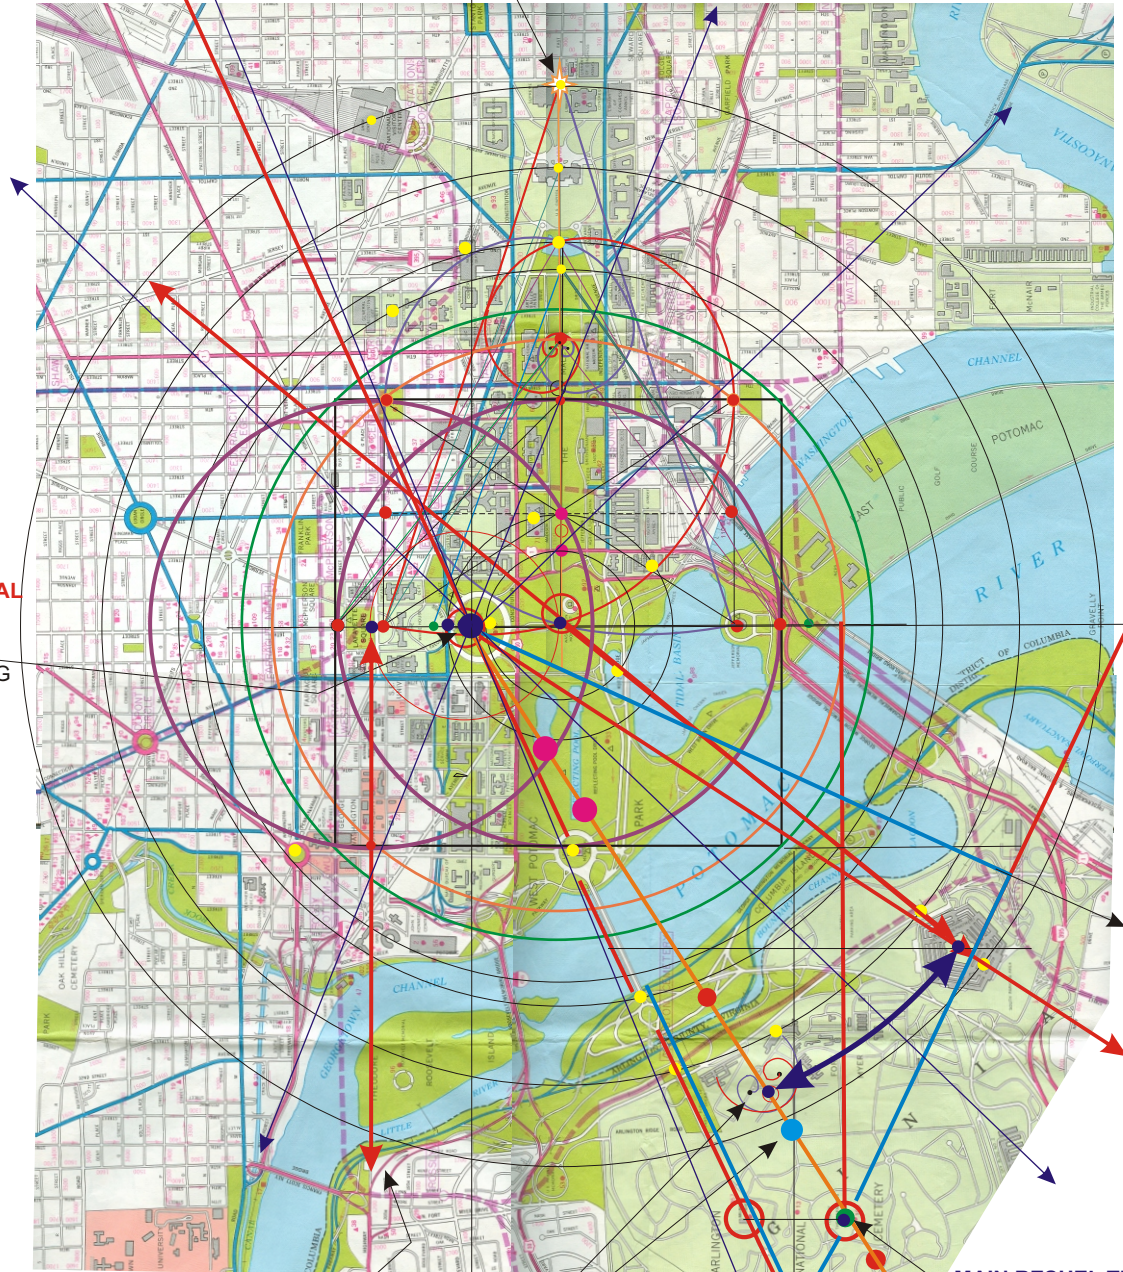

**WASHINGTON DC RESHEL SYSTEM
(SPINNER RINGS SHOWN)**

SIGNIFICANT POINTS

ZAYIN POLE:
SUPREME COURT
LIBRARY OF CONGRESS

ZAYIN POLE RING
NAT. VISITOR CENTER

KRONOS POLE
CAPITOL

VAU POLE
REFLECTING POOL
(TELE-PLANE: MAR)

TSADEY/GLORY POLE
NAT. AIR AND SPACE MUS.
NAT. GALLERY

MIDDIN CHAMBER
ICE RINK
HERSHORN MUS.

RESH POLE
MUS. HISTORY & TECH.
AGRI. ADMIN
RESH RING

**ZERO MILESTONE: THE REAL
ZERO POINT IS OFFSET AS
SHOWN**

CHAMBER OF THESON RING
THE ELLIPSE
SHIYN (CENTER)
WASHINGTON MON.
(ADJUST FOR TELLURIC
REQUIREMENT)

POOL OF THE MOON &
THRESHOLD OF SYTHIA
WHITE HOUSE
LAFAYETTE SQUARE

SOUTHERN POOL OF THE
MOON
JEFFERSON MEMORIAL

MIDDIN RING (WEST)
LINCOLN MEMORIAL

**ZAYIN AND KRONOS RING
PENTAGON (OVER THE
ATLAN PENTA-SEAL)**

KRONOS (TIME GATE) RING
ENTRANCE TO ARLINGTON
NAT. CEMETERY

EAST

**PARHELIA
LINE**

THIS IS THE REAL WASHINGTON AXIS. (USES A RESHEL)
CENTERED ON THE REAL ZERO MILE MARKER.

THIS IS THE FEMALE (YAH-CHEN) PILLAR, RESHEL.
(ITS COMMON USAGE TO SHOW THE FEMALE
SYSTEM AND NOT THE MALE "BOAZ" PILLAR OR
CORRELATIVE SYSTEM.)

204T

213T

"HIDDEN" MALE PILLAR
SAME APPLICATION
FOUND IN SINCLAIR GRAVE
MARKER (REIMS GRID).

GREAT PYRAMID
BASE ANGLE, CONFIRMS
THE AERIOPAX VAULT. TOMB
IS THE POOL OF LIFE POLE.

**NOTE: ATLAN PENTAGONAL
SEAL UNDER THE PENTAGON;
PROBABLE RUTA-COLUMBA LEY LINE
(PENTA-DOVE, HOLOS SEED MATRIX
DOVINE MERKABA) W-HOLOS**

**MAIN RESHEL TETRA
APEX (HEART OF GOD)
IS IN THE TOMB OF THE
UNKNOWNNS**

**MIAN AXIS
SPINS**