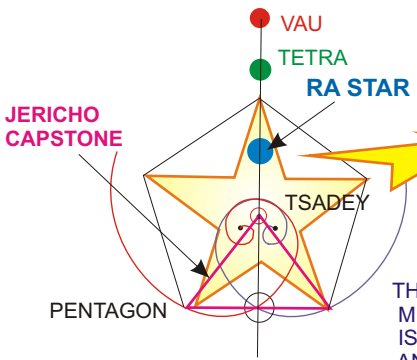

MIDDIN RING (WEST)
LINCOLN MEMORIAL

**ZAYIN AND KRONOS RING
PENTAGON (OVER THE
ATLAN PENTA-SEAL)**

KRONOS (TIME GATE) RING
ENTRANCE TO ARLINGTON
NAT. CEMETERY

EAST

**PARHELIA
LINE**

THIS IS THE REAL WASHINGTON AXIS. (USES A RESHEL)
CENTERED ON THE REAL ZERO MILE MARKER.

THIS IS THE FEMALE (YAH-CHEN) PILLAR, RESHEL.
(ITS COMMON USAGE TO SHOW THE FEMALE
SYSTEM AND NOT THE MALE "BOAZ" PILLAR OR
CORRELATIVE SYSTEM.)

204T

213T

"HIDDEN" MALE PILLAR
SAME APPLICATION
FOUND IN SINCLAIR GRAVE
MARKER (REIMS GRID).

GREAT PYRAMID
BASE ANGLE, CONFIRMS
THE AERIOPAX VAULT. TOMB
IS THE POOL OF LIFE POLE.

**NOTE: ATLAN PENTAGONAL
SEAL UNDER THE PENTAGON;
PROBABLE RUTA-COLUMBA LEY LINE
(PENTA-DOVE, HOLOS SEED MATRIX
DOVINE MERKABA) W-HOLOS**

**MAIN RESHEL TETRA
APEX (HEART OF GOD)
IS IN THE TOMB OF THE
UNKNOWNNS**

**MIAN AXIS
SPINS**

THIS IS THE AXIS OF THE PRIMARY RESHEL CENTERED IN THE REAL ZERO
MILE MARKER POINT (SLIGHTLY OFFSET FROM THE ONE MARKED). ITS SIZE
IS DETERMINED BY THE TETRA APEX LOCATED IN THE TOMB OF THE UNKNOWNNS
AND THE PYRAMID'S "TSADEY" POLE (APEX) FORMING THE PENTA-STAR AT THE
APEX. (THIS IS ALSO THE AERIOPAX CENTER.)