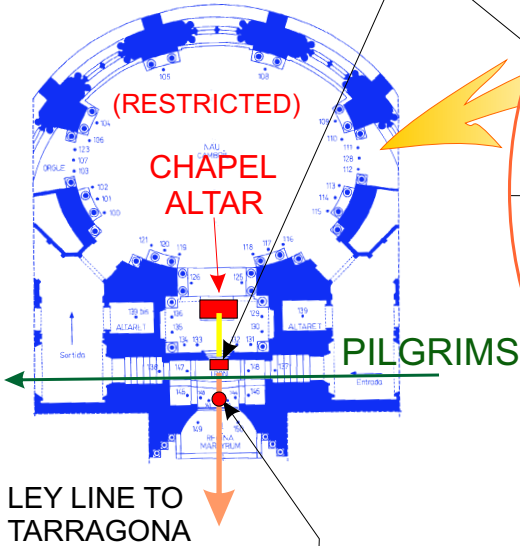

**MONTSERRAT BASILICA,
(CATALONIA, SPAIN)**

**RESH POLE IN THE TRON.
BLACK MADONNA: THE TRON**

**MONTSERRAT
VOTIVE**

**Main altar
(in Reshel
Glory pole)**

**Capella Santissim
in Zayin/Ulta pole.**

**TARRAGONA
VOTIVE**

**LEY LINE TO
TARRAGONA**

**PLANETARY CHRISTIC "OMEGA" POLE IN
OUTER COURT, ROSE MYSTICA DESIGN
ENCODS THE TARRAGONA LEY LINE.**