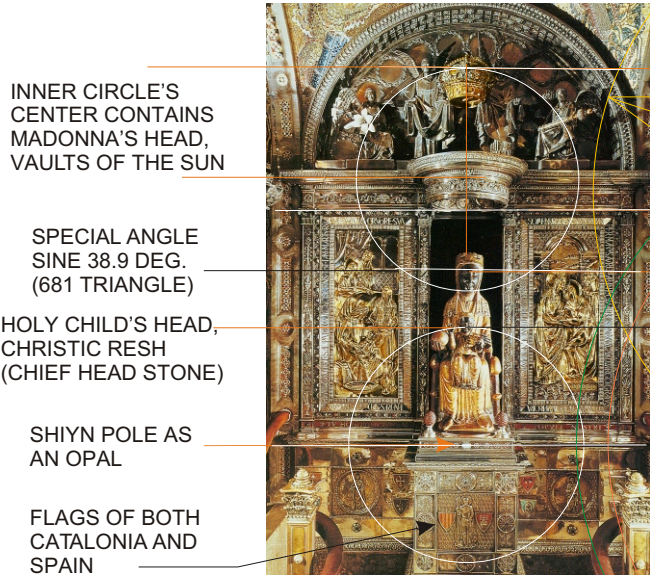

MONTSERRAT BASILICA, L-GATE, BLACK MADONNA WITH PINE CONES' PROBABLE RESHEL GRID.

INNER CIRCLE'S CENTER CONTAINS MADONNA'S HEAD, VAULTS OF THE SUN

SPECIAL ANGLE SINE 38.9 DEG. (681 TRIANGLE)

HOLY CHILD'S HEAD, CHRISTIC RESH (CHIEF HEAD STONE)

SHIYN POLE AS AN OPAL

FLAGS OF BOTH CATALONIA AND SPAIN

(THIS RESHEL ALSO FITS VERTICALLY.)

MADONNA IN THE TARRAGONA CATHEDRAL (FROM "GENESIS" BY DAVID WOOD)

MADONNA AT MONTSERRAT

DIONYSIAN PINE CONES, ELEUSINIAN MYSTERIES.

THYRSUS WAND TIPPED WITH A PINE CONE. (USED IN DIONYSIAN RITES, ALSO EMBLEM OF THE MAENADS).

SHIYN POLE

NOTES:

1. SOME OF THE DIONYSIAN SYMBOLS RELEVANT TO THE USAGE HERE: MIRROR, RHOMBUS, PINE CONE, THYRSUS,
2. THE CHRISTIC ALPHA AND OMEGA POLES LINK INTO ROSSLYN CHAPEL AND TARRAGONA CATHEDRAL RESPECTIVELY. THESE LINK AS THE CENTER LINE IN THE ASTARA GRID.