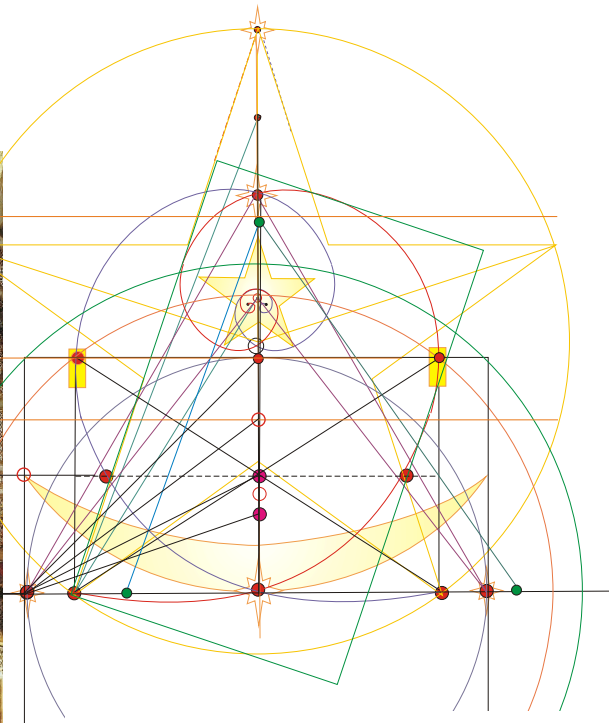

MONTSERRAT BASILICA, L-GATE, BLACK MADONNA WITH PINE CONES' PROBABLE RESHEL GRID.

INNER CIRCLE'S CENTER CONTAINS MADONNA'S HEAD, VAULTS OF THE SUN

SPECIAL ANGLE SINE 38.9 DEG. (681 TRIANGLE)

HOLY CHILD'S HEAD, CHRISTIC RESH (CHIEF HEAD STONE)

SHIYN POLE AS AN OPAL

FLAGS OF BOTH CATALONIA AND SPAIN

(THIS RESHEL ALSO FITS VERTICALLY.)

MADONNA IN THE TARRAGONA CATHEDRAL (FROM "GENESIS" BY DAVID WOOD)

MADONNA AT MONTSERRAT

DIONYSIAN PINE CONES, ELEUSINIAN MYSTERIES.

THYRSUS WAND TIPPED WITH A PINE CONE. (USED IN DIONYSIAN RITES, ALSO EMBLEM OF THE MAENADS).

SHIYN POLE

NOTES:

1. SOME OF THE DIONYSIAN SYMBOLS RELEVANT TO THE USAGE HERE: MIRROR, RHOMBUS, PINE CONE, THYRSUS,
2. THE CHRISTIC ALPHA AND OMEGA POLES LINK INTO ROSSLYN CHAPEL AND TARRAGONA CATHEDRAL RESPECTIVELY. THESE LINK AS THE CENTER LINE IN THE ASTARA GRID.