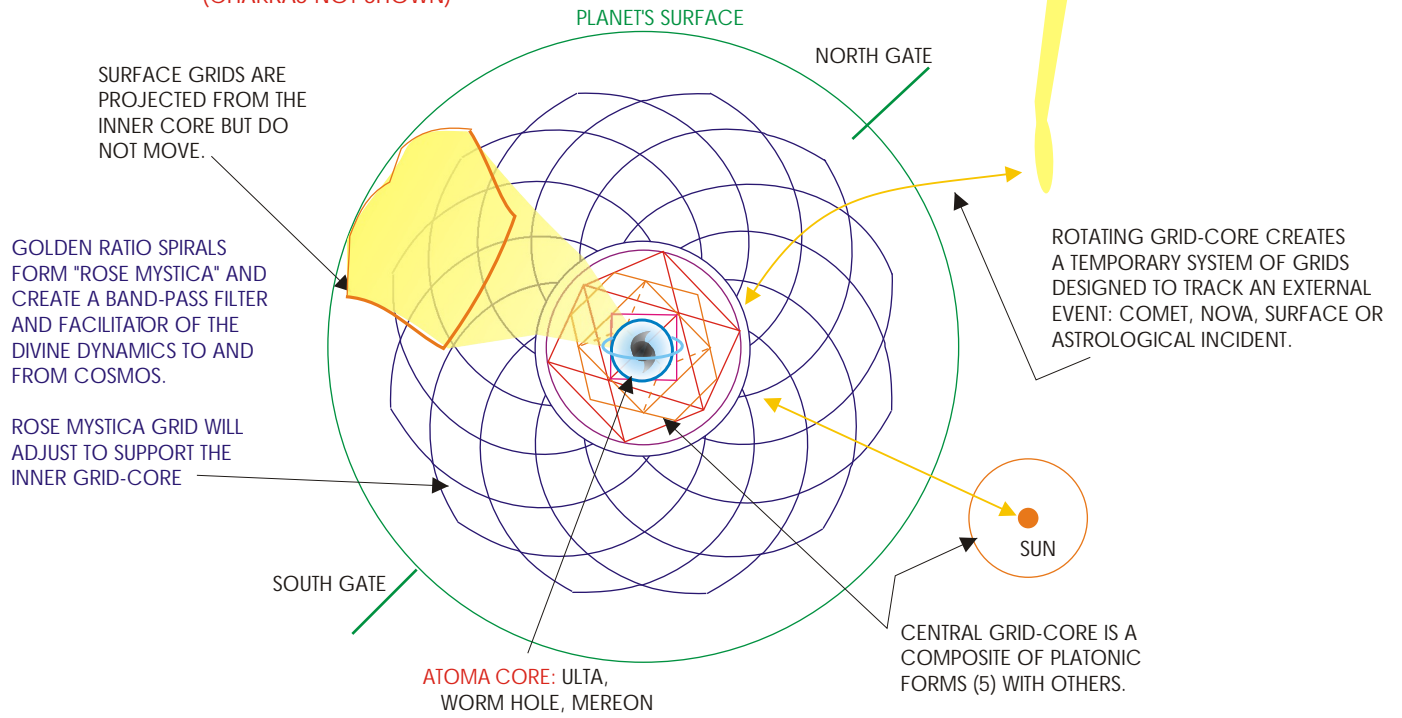

INNER EARTH PRIMARY-CORE-MATRIX (PCM) (CHAKRAS NOT SHOWN)

ROSE MYSTICA GRID WILL SHIFT ENERGY AND CONSCIOUSNESS FOCI TO SUPPORT THE INNER CORE-GRID AND PLANET.

CENTRAL SUN-ATOMA
BLACK HOLE ATOMA;
NOTE: A BLACK HOLE IN THE REAL UNIVERSES IS FORMED BY THE LINK WITH THE SACRED HEART, NOT GRAVITY. THE SACRED HEART IS THE SOURCE OF FUNCTION FOR THE GOLDEN SPIRAL ROSE MYSTICA.

ROSE MYSTICA FORMED BY GOLDEN RATIO SPIRALS.

FILE: ROSEMYSTICA02.CDR
GEOMETRY COPYRIGHT: WILLIAM BUEHLER, 2003
"MEREON" CONCEPT COPYRIGHT: LYNNCLAIRE DENNIS.
"ATOMA" CONCEPT COPYRIGHT: MAIA NARTOIMID