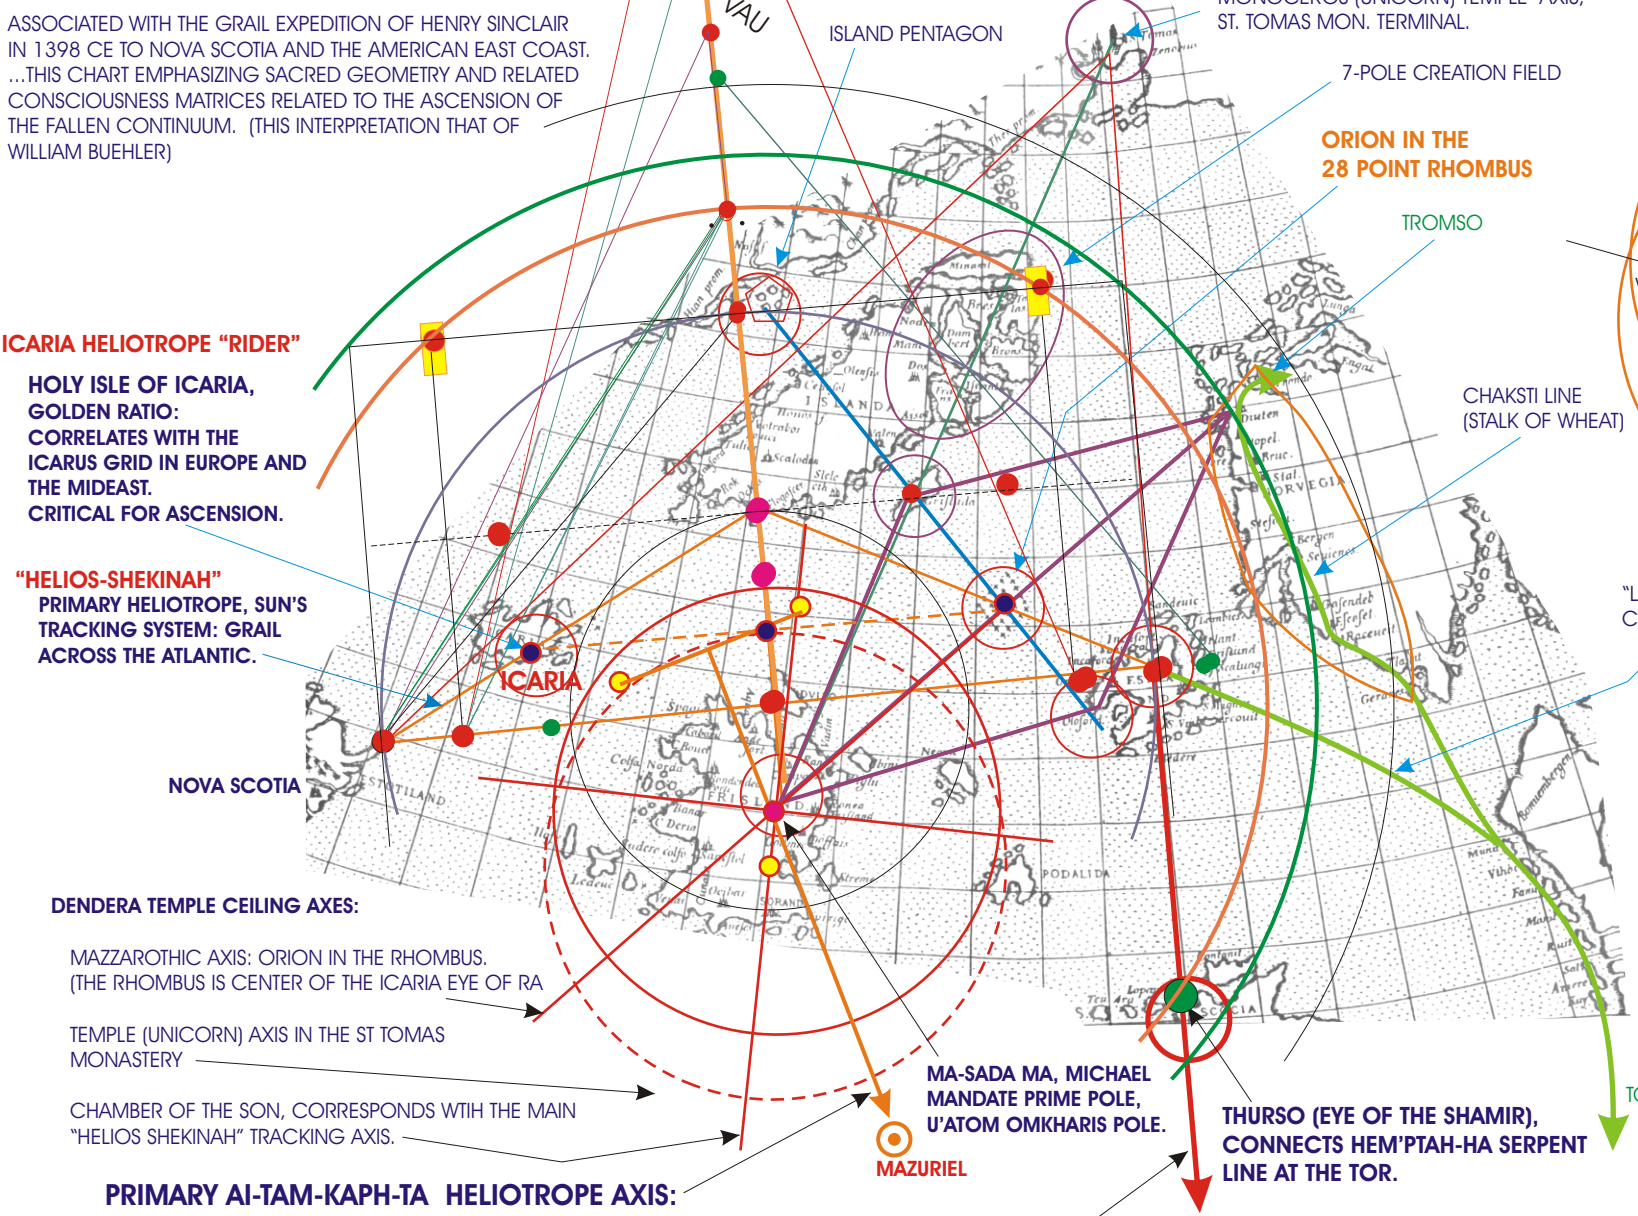

"IMTARA RHIS" GRID: "strong whirlwind, guiding, spiraling force...also name for Goddess spirals.

EXTRACT FROM THE ZENO NARRATIVE CHART

ASSOCIATED WITH THE GRAIL EXPEDITION OF HENRY SINCLAIR IN 1398 CE TO NOVA SCOTIA AND THE AMERICAN EAST COAST. ...THIS CHART EMPHASIZING SACRED GEOMETRY AND RELATED CONSCIOUSNESS MATRICES RELATED TO THE ASCENSION OF THE FALLEN CONTINUUM. (THIS INTERPRETATION THAT OF WILLIAM BUEHLER)

THE U'ATON OMKCHARIS CENTER CONTAINS THE UNIFIED RUTA, MANA (KORBOLAN), AND ICARIA ISLANDS.

MAZZAROTH AND KYOPTOS RINGS SPINNER:

PRIMARY (OWN SUN) HELIOTROPE TRACKER WITH MA-SADA MA MICHAEL MANDATE CENTER: THE "U'ATON OMKCHARIS" POLE. THE ICARIA RIDER TRACKS ALL ICARIAN REQUIREMENTS.

MONOCEROS (UNICORN) TEMPLE AXIS; ST. TOMAS MON. TERMINAL.

7-POLE CREATION FIELD

ORION IN THE 28 POINT RHOMBUS

TROMSO

CHAKSTI LINE (STALK OF WHEAT)

"LEAF" ICARIA CONNECTION

HATHOR TEMPLE (DENDERA) CEILING HELIOTROPE AND PRIME AXES. USED AS THE "AI-TAM-KAPH-TA" CHAMBER.

ROSE-LINE (TAVHARA LINE: URMAGA (STAR OF THE MAGI) GRID (THURSO TO SAN SEBASTIAN/HENDAYE THROUGH EDINBURGH, MAIN UK GRAILS, GLASTONBURY TOR, GUERNSEY). ST. TOMAS MONASTERY PIVOTS IN LARGE L-SYSTEM. (LINKS INTO THE PLANETARY SERPENT (HEM-PTAH-HA) LINE IN THE TOR, ORIGINAL GRAIL.)