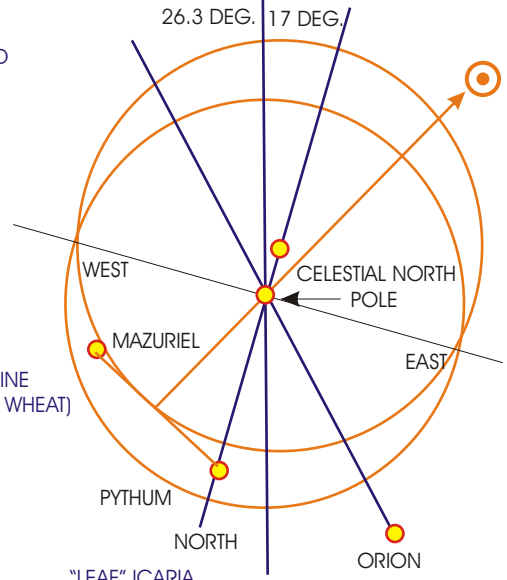

"IMTARA RHIS" GRID: "strong whirlwind, guiding, spiraling force...also name for Goddess spirals.

EXTRACT FROM THE ZENO NARRATIVE CHART

ASSOCIATED WITH THE GRAIL EXPEDITION OF HENRY SINCLAIR IN 1398 CE TO NOVA SCOTIA AND THE AMERICAN EAST COAST. ...THIS CHART EMPHASIZING SACRED GEOMETRY AND RELATED CONSCIOUSNESS MATRICES RELATED TO THE ASCENSION OF THE FALLEN CONTINUUM. (THIS INTERPRETATION THAT OF WILLIAM BUEHLER)

THE U'ATON OMKCHARIS CENTER CONTAINS THE UNIFIED RUTA, MANA (KORBOLAN), AND ICARIA ISLANDS.

MAZZAROTH AND KYOPTOS RINGS SPINNER:

PRIMARY (OWN SUN) HELIOTROPE TRACKER WITH MA-SADA MA MICHAEL MANDATE CENTER: THE "U'ATON OMKCHARIS" POLE. THE ICARIA RIDER TRACKS ALL ICARIAN REQUIREMENTS.

MONOCEROS (UNICORN) TEMPLE AXIS; ST. TOMAS MON. TERMINAL.

7-POLE CREATION FIELD

ORION IN THE 28 POINT RHOMBUS

TROMSO

CHAKSTI LINE (STALK OF WHEAT)

"LEAF" ICARIA CONNECTION

HATHOR TEMPLE (DENDERA) CEILING HELIOTROPE AND PRIME AXES. USED AS THE "AI-TAM-KAPH-TA" CHAMBER.

ROSE-LINE (TAVHARA LINE: URMAGA (STAR OF THE MAGI) GRID (THURSO TO SAN SEBASTIAN/HENDAYE THROUGH EDINBURGH, MAIN UK GRAILS, GLASTONBURY TOR, GUERNSEY). ST. TOMAS MONASTERY PIVOTS IN LARGE L-SYSTEM. (LINKS INTO THE PLANETARY SERPENT (HEM-PTAH-HA) LINE IN THE TOR, ORIGINAL GRAIL.)